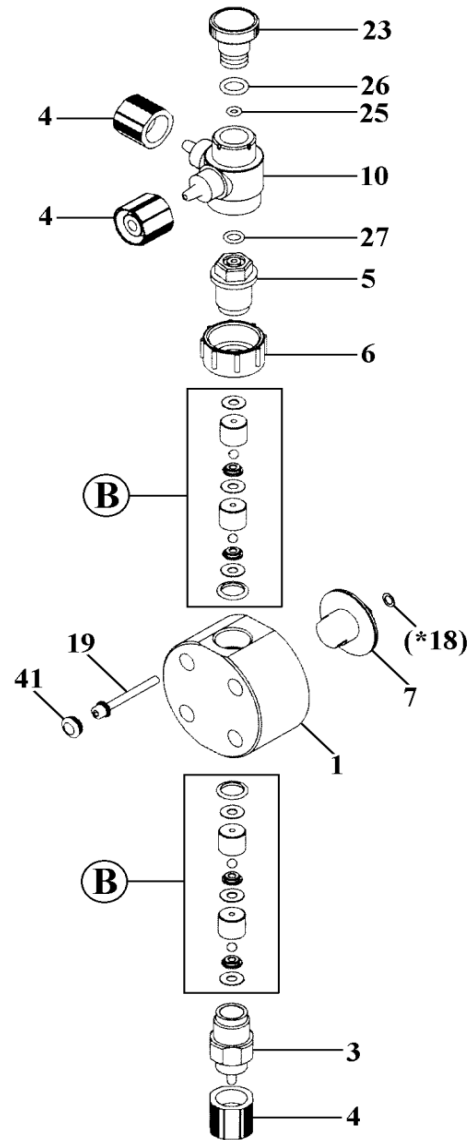

# EWN-B11-FC-CH <PVDF>

No. 92-039  
Jan. 01, 2016

Item	Description	Q'ty	Material	Part No.	
1	Pump Head	1	PVDF	EWN0193	
3	Fitting <4x6mm>	1	PVDF	EH0338	
4	Fitting Nut <4x6mm>	3	PVDF	EH0339	
5	Air Vent Body 'B'	1	PVDF	EW0239	
6	Lock Nut	1	PVDF	EW0231	
7	Diaphragm Unit	1	PTFE	EWN0190	
10	Air Vent Body 'A'	1	PVDF	EW0232	
*18	Spacer	t:0,1mm	*	Brass	EH1206
		t:0,2mm	*	Brass	EH0030
		t:0,3mm	*	Brass	EH0036
		t:0,5mm	*	Brass	EH0037
		t:0,7mm	*	Brass	EH0279
19	Cap Bolt with S.W. & P.W. (M4x40)	4	SUS316L	EH1987	
23	Adjusting Screw	1	PVDF	EW0236	
25	O-Ring, P-4	1	FFKM	EWN0196	
26	O-Ring, P-10A	1	FFKM	EWN0197	
27	O-Ring, P-7	1	FFKM	EWN0198	
41	Cap	4	EPDM	EH2243	
B	Valve Set	2		EH2417	

\*Note: "Spacer" (Item 18) ⇒ None or one or more spacers is required for a pump.

⚠ Subject to change without prior notice! ⚠ Actual pump may differ from the exploded view!