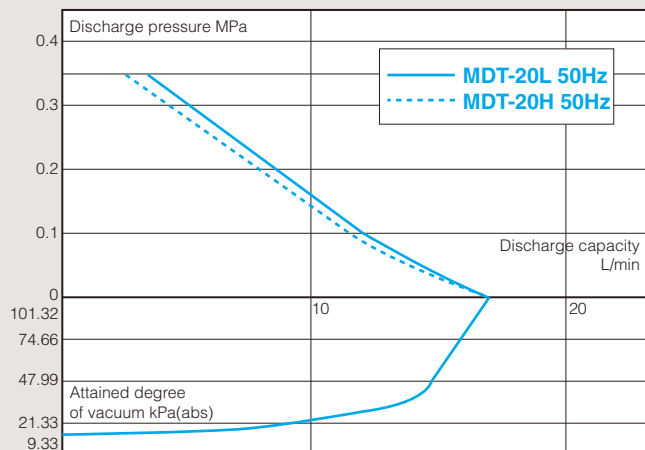

Performance curves

Wet end materials

Part name	Material
Front casing	GFRPPS, CFRPPS
Thrust	
Rear casing	GFRPPS
Rear plate	CFRPPS
Impeller	CFRPEEK
Magnet capsule	GFRPPS, CFRPPS, Alminaceramic
Spindle	
O ring	EPDM
Bearing	Carbon or siliconized graphite

Specifications

Model	Connection Suction/discharge	Max. capacity L/min	Max. pressure MPa	Attained degree of vacuum kPa(abs)	Liquid temperature range °C	Motor	Mass kg
MDT-15L	R1/2 or 1/2NPT	14	0.35	8.00	-20 to 65	AC100V/220V 180/220W Single phase or AC200V 180/220W 3 phase	6.3
MDT-15H				9.33	-20 to 95		
MDT-20L	8.00	-20 to 65					
MDT-20H	8.00	-20 to 95					

Note1: Ask us for liquid below 0 °C temperature. Note2: Max. permissible liquid viscosity is 2mPa.s. Ask us for more viscous liquid. Note3: Slurries containing liquid can not be handled. Note4: Above mentioned performance is pumping clear water at ambient temp. (25°C). Performance may change depending on liquid characteristics and temperature. Ask us for details.