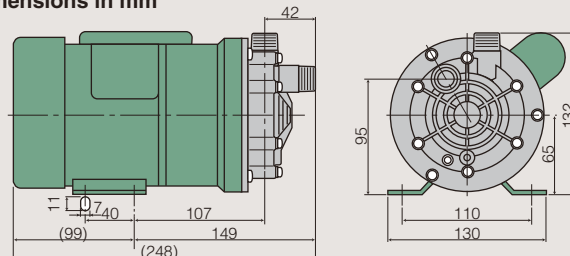

Dimensions in mm

www.iwakipumps.jp

IWAKI CO.,LTD. 6-6 Kanda-Sudacho 2-chome Chiyoda-ku Tokyo 101-8558 Japan TEL : (81)3 3254 2935 FAX : 3 3252 8892

EUROPE / U.S.A.

European office : IWAKI Europe GmbH	TEL: (49)2154 9254 0	FAX: 2154 9254 48
Austria : IWAKI (Austria) GmbH	TEL: (41)26 674 93 00	FAX: 26 674 93 02
Belgium : IWAKI Belgium N.V.	TEL: (32)13 67 02 00	FAX: 13 67 20 30
Denmark : IWAKI Nordic A/S	TEL: (45)48 24 2345	FAX: 48 24 2346
Finland : IWAKI Suomi Oy	TEL: (358)9 2745810	FAX: 9 2742715
France : IWAKI France S.A.	TEL: (33)1 69 63 33 70	FAX: 1 64 49 92 73
Germany : IWAKI Europe GmbH	TEL: (49)2154 9254 50	FAX: 2154 9254 55
Holland : IWAKI Holland B.V.	TEL: (31)297 241121	FAX: 297 273902
Italy : IWAKI Italia S.R.L.	TEL: (39)02 990 3931	FAX: 02 990 42888
Norway : IWAKI Norge AS	TEL: (47)66 81 16 60	FAX: 66 81 16 61
Spain : IWAKI Iberica Pumps, S.A.	TEL: (34)943 630030	FAX: 943 628799
Sweden : IWAKI Sverige AB	TEL: (46)8 511 72900	FAX: 8 511 72922
Switzerland : IWAKI (Schweiz) AG	TEL: (41)26 674 93 00	FAX: 26 674 93 02
U.K. : IWAKI Pumps (UK) Ltd.	TEL: (44)1743 231363	FAX: 1743 366507
U.S.A. : IWAKI America Inc.	TEL: (1)508 429 1440	FAX: 508 429 1386

ASIA / OCEANIA

Australia : IWAKI Pumps Australia Pty Ltd.	TEL: (61)2 9899 2411	FAX : 2 9899 2421
China : IWAKI Pumps (Shanghai) Co., Ltd.	TEL: (86)21 6272 7502	FAX: 21 6272 6929
Hong Kong : IWAKI Pumps Co., Ltd.	TEL: (86)20 8435 0603	FAX: 20 8435 9181
Shanghai : IWAKI Pumps (Shanghai) Co., Ltd.	TEL: (86)10 6442 7713	FAX: 10 6442 7712
Guangzhou : GFTZ IWAKI Engineering & Trading Co., Ltd.	TEL: (82)2 2630 4800	FAX: 2 2630 4801
Beijing : GFTZ Iwaki Engineering & Trading Co., Ltd. (Beijing office)	TEL: (60)3 7803 8807	FAX: 3 7803 4800
Korea : IWAKI Korea Co.,Ltd.	TEL: (65)6316 2028	FAX: 6316 3221
Malaysia : IWAKI Sdn. Bhd.	TEL: (62)21 6906606	FAX: 21 6906612
Singapore : IWAKI Singapore Pte Ltd.	TEL: (886)2 8227 6900	FAX: 2 8227 6818
Indonesia : IWAKI Singapore (Indonesia Branch)	TEL: (66)2 322 2471	FAX: 2 322 2477
Taiwan : IWAKI Pumps Taiwan Co., Ltd.	TEL: (84)613 933456	FAX: 613 933399
Thailand : IWAKI (Thailand) Co.,Ltd.		
Vietnam : IWAKI Pumps Vietnam Co., Ltd.		

( )Country codes

Caution for safety use: Before use of pump, read instruction manual carefully to use the product correctly. Actual pumps may differ from the photos. Specifications and dimensions are subject to change without prior notice. For further details please contact us.