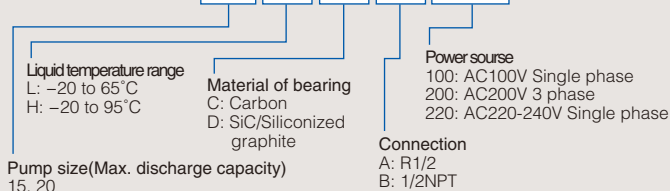

Pump identification

MDT - 15 L C A 100