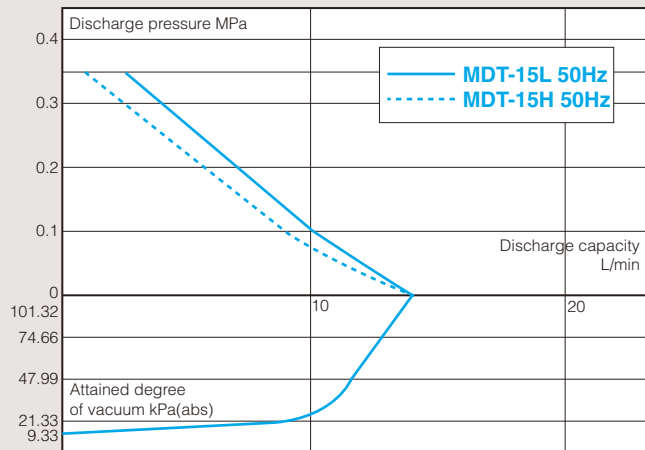

Performance curves

Wet end materials

Part name	Material
Front casing	GFRPPS, CFRPPS
Thrust	
Rear casing	GFRPPS
Rear plate	CFRPPS
Impeller	CFRPEEK
Magnet capsule	GFRPPS, CFRPPS, Alminaceramic
Spindle	
O ring	EPDM
Bearing	Carbon or siliconized graphite

Specifications

Model	Connection Suction/discharge	Max. capacity L/min	Max. pressure MPa	Attained degree of vacuum kPa(abs)	Liquid temperature range °C	Motor	Mass kg
MDT-15L	R1/2 or 1/2NPT	14	0.35	8.00	-20 to 65	AC100V/220V 180/220W Single phase or AC200V 180/220W 3 phase	6.3
MDT-15H				9.33	-20 to 95		
MDT-20L	8.00	-20 to 65					
MDT-20H	8.00	-20 to 95					

Note1: Ask us for liquid below 0 °C temperature. Note2: Max. permissible liquid viscosity is 2mPa.s. Ask us for more viscous liquid. Note3: Slurries containing liquid can not be handled. Note4: Above mentioned performance is pumping clear water at ambient temp. (25°C). Performance may change depending on liquid characteristics and temperature. Ask us for details.